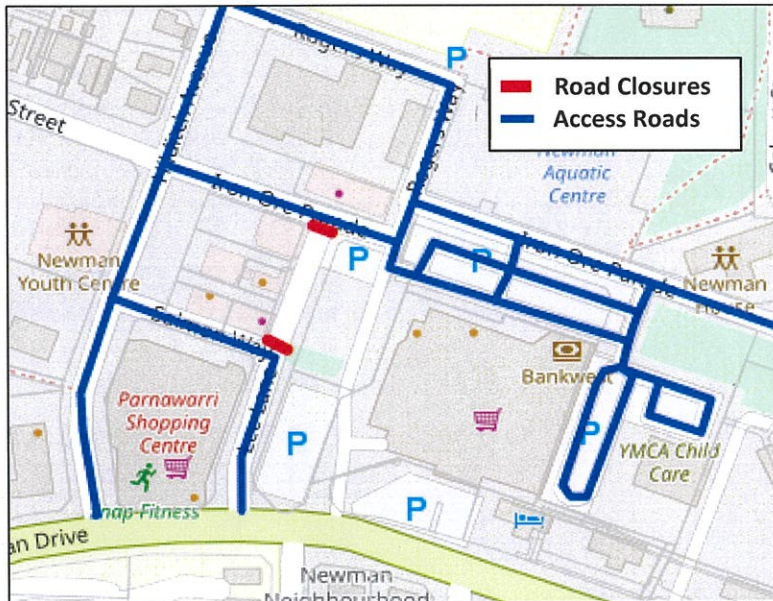

Shire of EAST Pilbara

THE HEART OF THE PILBARA

PUBLIC NOTICE

TEMPORARY ROAD CLOSURE

Christmas Wonderland 2023

Saturday, 2 December 2023 - 4:00pm to 7:30pm

Please note the temporary road closures restricting access to the Shopping Centre District.

- Lee Lane - Partially closed

For all enquiries, please contact the Shire of East Pilbara at (08) 9175 8000 or email events@eastpilbara.wa.gov.au.

Steven Harding
Chief Executive Officer